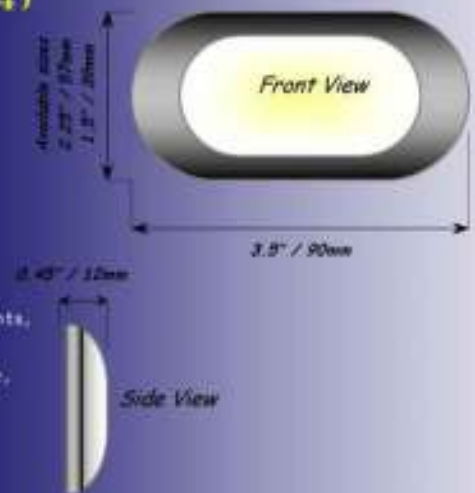

OVALOS (SMUL13/AMUL13)

AVAILABLE MODELS:
 SMUL13-Polished 316L Stainless Steel
 AMUL13-White Powdercoated 5086 Aluminum
 Custom colors and anodizing available
VOLTAGES: 12 to 24 Volts AC/DC
WATTS: 2
AMPS: 0.15 @12Volts/ 0.083 @24Volts
LAMP OPTIONS: LED
LED COLORS AVAILABLE IN:
 Soft White, Cool White, Orange, Blue, Red and Green
IP Rating: IP 68
MOUNTING OPTIONS: Surface Mount only.
APPLICATIONS INCLUDE:
YACHTS: Interior/Exterior Courtesy lights, Step lights, Cabinet lights, Perimeter lights, Gangways, Emergency lights and many more
RESIDENTIAL AND MARINA: Architectural Landscape, Courtesy lights, Cabinet lights, Piling Lights, Dock lights, Walkway lights, Step Lights, Pool areas and many more.

OVALOS (SMUL14/AMUL14)

AVAILABLE MODELS:
 SMUL14-Polished 316L Stainless Steel
 AMUL14-White Powdercoated 5086 Aluminum
 Custom colors and anodizing available
VOLTAGES: 12 to 24 Volts AC/DC
WATTS: 2
AMPS: 0.15 @12Volts/ 0.083 @24Volts
LAMP OPTIONS: LED
LED COLORS AVAILABLE IN:
 Soft White, Cool White, Orange, Blue, Red and Green
IP Rating: IP 68
MOUNTING OPTIONS: Surface Mount only.
APPLICATIONS INCLUDE:
YACHTS: Interior/Exterior Courtesy lights, Step lights, Cabinet lights, Perimeter lights, Gangways, Emergency lights and many more
RESIDENTIAL AND MARINA: Architectural Landscape, Courtesy lights, Cabinet lights, Piling Lights, Dock lights, Walkway lights, Step Lights, Pool areas and many more.