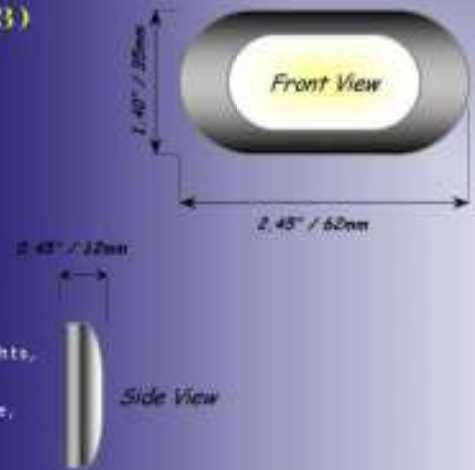

OVALOS (SMUL13/AMUL13)

AVAILABLE MODELS:
 SMUL13-Polished 316L Stainless Steel
 AMUL13-White Powdercoated 5086 Aluminum
 Custom colors and anodizing available
VOLTAGES: 12 to 24 Volts AC/DC
WATTS: 2
AMPS: 0.15 @12Volts/ 0.083 @24Volts
LAMP OPTIONS: LED
LED COLORS AVAILABLE IN:
 Soft White, Cool White, Orange, Blue, Red and Green
IP Rating: IP 68
MOUNTING OPTIONS: Surface Mount only.
APPLICATIONS INCLUDE:
YACHTS: Interior/Exterior Courtesy lights, Step lights, Cabinet lights, Perimeter lights, Gangways, Emergency lights and many more
RESIDENTIAL AND MARINA: Architectural Landscape, Courtesy lights, Cabinet lights, Piling Lights, Dock lights, Walkway lights, Step Lights, Pool areas and many more.

OVALOS (SMUL14/AMUL14)

AVAILABLE MODELS:
 SMUL14-Polished 316L Stainless Steel
 AMUL14-White Powdercoated 5086 Aluminum
 Custom colors and anodizing available
VOLTAGES: 12 to 24 Volts AC/DC
WATTS: 2
AMPS: 0.15 @12Volts/ 0.083 @24Volts
LAMP OPTIONS: LED
LED COLORS AVAILABLE IN:
 Soft White, Cool White, Orange, Blue, Red and Green
IP Rating: IP 68
MOUNTING OPTIONS: Surface Mount only.
APPLICATIONS INCLUDE:
YACHTS: Interior/Exterior Courtesy lights, Step lights, Cabinet lights, Perimeter lights, Gangways, Emergency lights and many more
RESIDENTIAL AND MARINA: Architectural Landscape, Courtesy lights, Cabinet lights, Piling Lights, Dock lights, Walkway lights, Step Lights, Pool areas and many more.